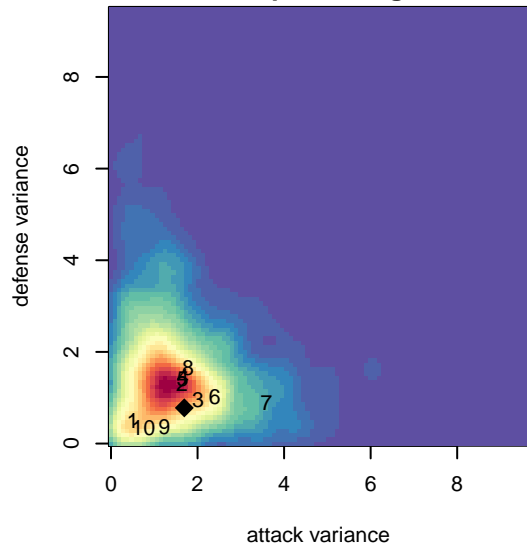

FC Portland White G01

FC Portland
Portland, OR
G01 total strength=1403
attack=8.14 defense=8.03
spr league = PTT Win G01 Div 1

alt names used:
FC Portland White G01
FC Portland 2001G White

Venues played:
2017 Timbers Winter Showcase 2001 Showcas
2017 Portland Winter Showcase U17
2017 PTT Winter G01 Division 1

FC Portland White G01
Dots are actual minus expected GF (blue circles) and GA (red triangles).
Blue line is smoothed change in attack strength. Red is smoothed change in defense strength.

**attack and defense variance (black dot)
relative to other teams
and top 10 in region**